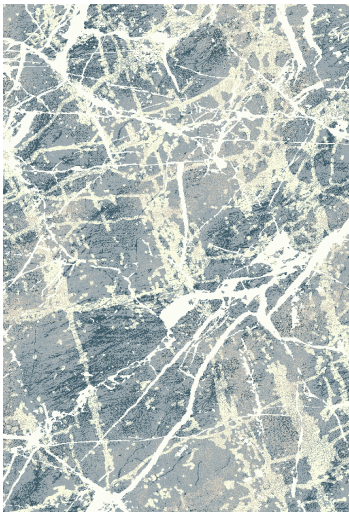

6979A_XI_LBLUE